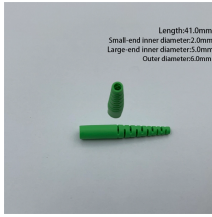

Cable tray Z-shaped hoop

Cable tray Z-shaped hoop

Wibe Group. 1149341 - Defem - mesh tray - Z-shape - 120/80 - wire dia 5 mm - 2.5 m - stainless steel AISI316L

Inside Delivery - When requested, freight carrier unloads shipments from or to areas that are not next to the trailer, such as shopping malls or office buildings. An elevator must be available to provide ...

Shop Z Bracket Flextray, Galvanized Steel By B-Line (Eaton) (Z BRKT) At Graybar, Your Trusted Resource For Cable Tray Fittings And Other B-Line (Eaton) Products.

Our wire trays, with Tray Z Type being a prime example, are designed for durability, easy installation, and flexibility. Tray Z Type's distinct Z - shaped structure allows for seamless navigation around ...

Named for its distinctive Z-shaped side rails, this design enhances rigidity and load distribution, offering superior strength and alignment compared to standard ladder trays. These trays ...

Fiberglass - Flat Cover, Z Shaped Rail Covers are used where cable protection is necessary or desired. Two Cope-GLAS cover designs, flat and peaked, are offered.