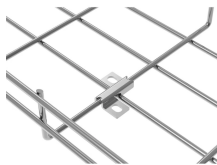

Cable tray accessories L-shaped bracket

Cable tray accessories L-shaped bracket

The electro zinc-plated wire mesh cable tray L-shaped wall bracket is an ideal ...

The electro zinc-plated wire mesh cable tray L-shaped wall bracket is an ideal solution for neatly routing and organizing cables.

The electro zinc-plated wire mesh cable tray L-shaped wall bracket is an ideal solution for neatly routing and organizing cables. Its design is available with many accessories to help fit your installation needs.

4" Wide Cable Tray L-Shaped Wall Bracket is used to install cable trays to the wall.

This L-shaped bracket allows you to mount sections of cable tray along the wall of ...

The L-shaped wall bracket provides a great way to mount and secure the wire mesh cable tray to the wall. This ShowMeCables''s L-shaped wall bracket is in stock and ready to ship the same day.

The NavePoint electro zinc plated wire mesh cable tray L-shaped wall bracket is the practical solution for neatly routing and organizing cables. The L-Shaped Wall Bracket offers the ...

NavePoint electro zinc plated Wire Mesh Cable Tray L-Shaped Wall Bracket is the ideal solution for neatly routing and organizing cable. It offers the perfect solution for mounting and securing wire ...