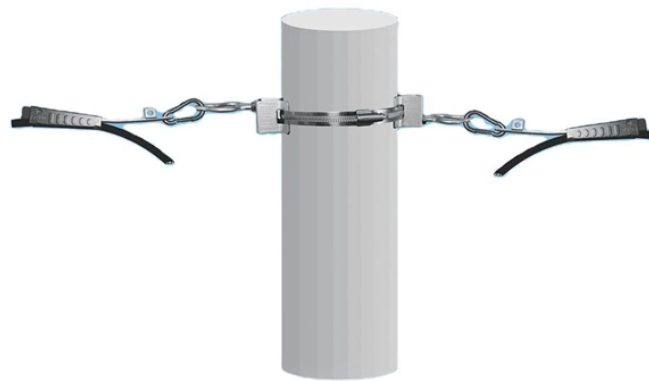

Cable tray accessories L-shaped bracket

Cable tray accessories L-shaped bracket

The electro zinc-plated wire mesh cable tray L-shaped wall bracket is an ideal ...

The electro zinc-plated wire mesh cable tray L-shaped wall bracket is an ideal solution for neatly routing and organizing cables.

The electro zinc-plated wire mesh cable tray L-shaped wall bracket is an ideal solution for neatly routing and organizing cables. Its design is available with many accessories to help fit your installation needs.

4" Wide Cable Tray L-Shaped Wall Bracket is used to install cable trays to the wall.

This L-shaped bracket allows you to mount sections of cable tray along the wall of ...

The L-shaped wall bracket provides a great way to mount and secure the wire mesh cable tray to the wall. This ShowMeCables''s L-shaped wall bracket is in stock and ready to ship the same day.

The NavePoint electro zinc plated wire mesh cable tray L-shaped wall bracket is the practical solution for neatly routing and organizing cables. The L-Shaped Wall Bracket offers the ...

NavePoint electro zinc plated Wire Mesh Cable Tray L-Shaped Wall Bracket is the ideal solution for neatly routing and organizing cable. It offers the perfect solution for mounting and securing wire ...