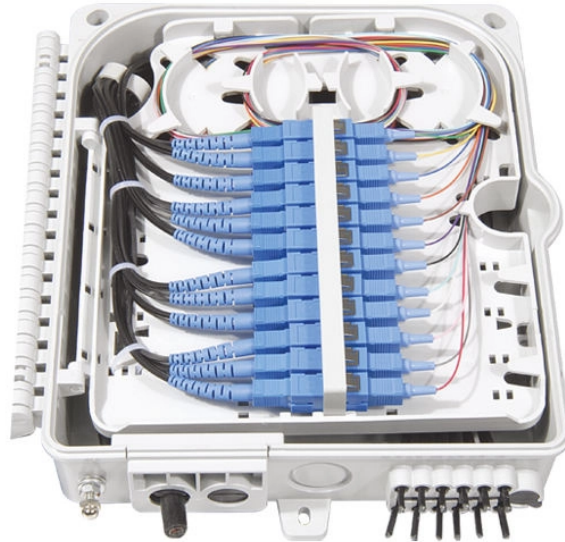

### Overview

Choose from our selection of cable tray accessories, including cable and hose trays, steel formable cable and hose trays, and more. In stock and ready to ship.

## Cable tray accessories names and prices

Different types of cable trays are available, including solid-bottom trays, cable channel or trough trays, ventilated trays, and ladder trays. To ensure proper support and functionality, a variety of cable tray ...

Cable Tray, 2" Depth x 4" Width x 10" Section, Material: Carbon Steel. Finish: Electroplated Zinc.

A cable tray system is used to support insulated electrical cables used for power distribution, control, and communication. Cable trays are used as an alternative to open wiring or electrical conduit ...

Home conduit, raceway & strut cable tray & accessories Cable Tray Fittings & Accessories

Cut, bend, and connect these wire mesh tray systems to route cable and hose in configurations such as curves, slopes, and tees. They are a lightweight option for organizing bundles of cable and hose ...