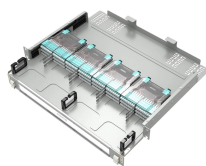

Cable Tray, 2" Depth x 4" Width x 10" Section, Material: Carbon Steel. Finish: Electroplated Zinc.

A cable tray system is used to support insulated electrical cables used for power distribution, control, and communication. Cable trays are used as an alternative to open wiring or electrical conduit ...

Home conduit, raceway & strut cable tray & accessories Cable Tray Fittings & Accessories

Cut, bend, and connect these wire mesh tray systems to route cable and hose in configurations such as curves, slopes, and tees. They are a lightweight option for organizing bundles of cable and hose ...

Cable Tray ABW4SB-3 Barrier Strip, 3 m L x 4 in H, For Use With Aluminum Cable T...

ExpressTray® ETH-UNIVC-PG Universal Tray Clamp, 2.362 in L x 1.575 in... ExpressTray® ETH-UNIVC-HD Universal Clamp, 2.362 in L x 1.575 in W,... ExpressTray® ETH-KIT0-EG Standard ...