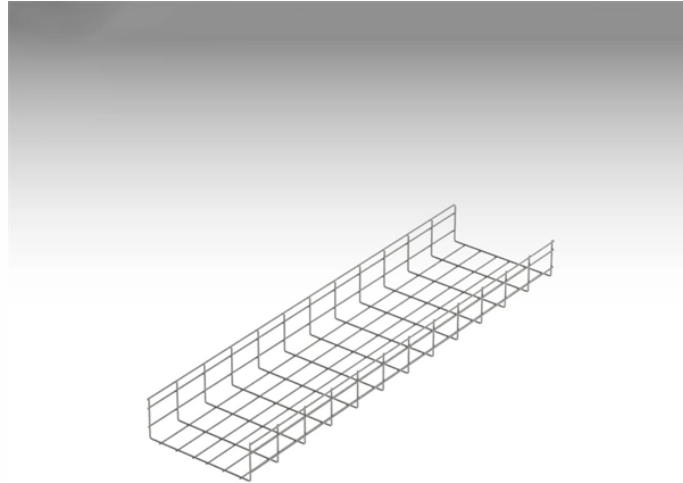

Cable tray anti-leakage funnel

Grid Cable for
marine and offshore
applications

Cable tray anti-leakage funnel

Its two-part design installs around non-compliant cable tray penetrations, restoring fire and smoke leakage performance.

An outlet funnel for cable tray connects straight tray runs with outgoing cable routes. The formed part expands or redirects the usable cross-section so that cable bundles can exit the tray in a controlled ...

Hubbell's NEXTFRAME® Ladder Tray is the effective and widely used cable runway that supports and delivers bundles of cable between cabinets, racks, and closets, along walls, and suspended from ...

Since the manufacturing processes for wiremesh, metal cable tray or small accessories are slightly different, it is interesting to make a comparison in order to observe which products or processes ...

Channel cable tray secures cables using Eagle Basket pre-punched holes. New pre-punched holes allow the secure attachment of cables to the inside of the channel without the need to drill holes, ...

These fittings help in maintaining support of the cable tray system. Shop Graybar's collection of cable tray and fittings to find exactly what works for your job.