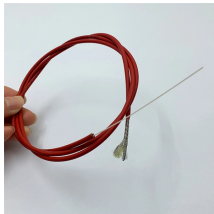

## Cable tray cable wheel clips

Shop for Cable Tray Clips at Walmart . Save money. Live better.

These special heavy duty tray hold down cable tray clamps and expansion guides are ideal for fastening tray to C-Channels and beams, such as those found on bridges.

50 Pack Hold Down Clamps for Cable Tray, Cable Tray Wire Shelf Support Washer Application in 4mm - 6mm Diameter Add to cart

Bundle, secure, and route wires and cables with our generous collection of cable wraps, clips, and clamps. These handy cable management tools ensure even the smallest of wires and cables can be ...