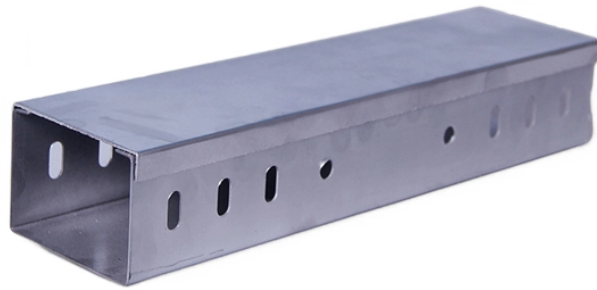

Cable tray climbing slope 400200

Cable tray climbing slope 400200

Cable tray installed in a hazardous location must contain only those cables that are appropriate for this type of environment as defined in Chapter 5 of the NEC.

Fasten and support cables that pass from one cable tray to another or drop from cable trays to equipment enclosures. Fasten cables to the cable tray at the point of exit and support cables ...

Eaton's B-Line series metallic cable ladder systems are designed to provide superior strength to weight ratio while providing a lower total installed cost solution.

The Ladder Tray features light, rugged, tubular steel construction. It is designed for mechanical support and strain relief in long runs of cable and creates a smooth gradual bend for cable. Rail and stringer ...

Over the past 55+ years, MP Husky US Cable Tray has engineered and manufactured the most reliable, highest quality, cost effective and innovative ...

These longer-length cable tray sections are ideal for industrial and commercial applications such as roadway crossings and pipe bridges or lowering installation costs by reducing the number of ...