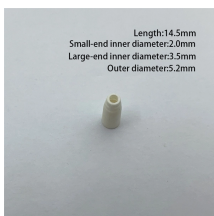

Fasten and support cables that pass from one cable tray to another or drop from cable trays to equipment enclosures. Fasten cables to the cable tray at the point of exit and support cables ...

Eaton's B-Line series metallic cable ladder systems are designed to provide superior strength to weight ratio while providing a lower total installed cost solution.

The Ladder Tray features light, rugged, tubular steel construction. It is designed for mechanical support and strain relief in long runs of cable and creates a smooth gradual bend for cable. Rail and stringer ...

From heavy power cable pathways on oil drilling platforms to data center cabling, explore the cable tray that's strong yet easy to install. Fast installation with dependable support.

Refers to the approximate height of a cable tray used for specifying. Selecting a specific height will show cable trays with that height, as well as cable tray accessories compatible with that height.