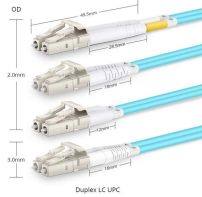

Cable tray color-changing tee

Is there a way that I can change the colors of 3 different cable trays to 3 different colors that will still display when I export to navisworks?