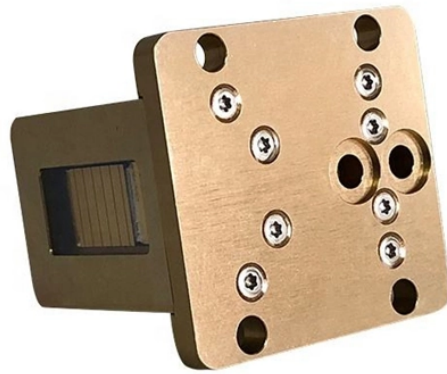

GDR Telecom Site Energy Systems

Cable tray fixed elbow

Cable tray fixed elbow

TechLine Mfg. manufactures long radius elbow fittings to enhance ease of use for Snap Track cable tray systems. These are available in vertical inside, vertical outside and horizontal configurations.

Explore a detailed guide to cable tray accessories and understand their uses in ensuring safety, stability, and efficiency in electrical system installations.

These fittings help in maintaining support of the cable tray system. Shop Graybar's collection of cable tray and fittings to find exactly what works for your job.

Users can achieve design flexibility with numerous sizes of horizontal and vertical elbows, adjustable elbows, cross pieces, tees, reducers, and branches. Atkore customer service experts can help ...

Cable tray length is selected based on the load to be supported, the distance between the supports (also referred to as the span), and handling and installation constraints.

The nVent CADDY Wire Basket Tray PreForm Elbow 90° is a precision-engineered solution designed to streamline cable tray installations when a directional change is needed. With its pre-galvanized steel ...