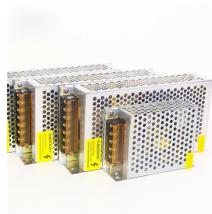

Cable tray length is selected based on the load to be supported, the distance between the supports (also referred to as the span), and handling and installation constraints.

The nVent CADDY Wire Basket Tray PreForm Elbow 90° is a precision-engineered solution designed to streamline cable tray installations when a directional change is needed. With its pre-galvanized steel ...