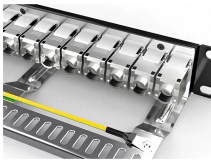

Cable tray fixing bracket fabrication

Cable tray fixing bracket fabrication

Choose from our selection of cable tray mounting brackets in a wide range of styles and sizes. Same and Next Day Delivery.

High-quality cable tray fittings and fixings for secure installation. Our range includes couplers, fish plates, expansion joints, and mounting brackets in GI and MS finishes.

Quest offers kits of cable tray accessories to allow mounting on the wall.

Cable Runway Wall Angle Support fastens ladder rack to a wall or other flat surface. This Wall Angle Support, LWASK24BLK item fits 24.00 with a material of Steel color Black.

These special heavy duty tray hold down cable tray clamps and expansion guides are ideal for fastening tray to C-Channels and beams, such as those found on bridges.

Hubbell's NEXTFRAME® Ladder Tray is the effective and widely used cable runway that supports and delivers bundles of cable between cabinets, racks, and closets, along walls, and suspended from ...

Our Snap Track single hanger brackets & channel hangers are used for overhead or beam mounting when installed with a beam clamp. Contact us!

It includes diagrams showing how to mount cable trays on walls using pre-fabricated flanges or channels. The document outlines steps for laying cables, including installing supports, fixing the tray, ...