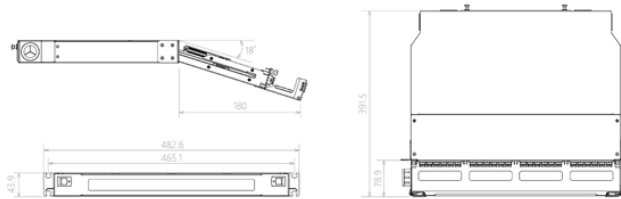

GDR Telecom Site Energy Systems

Cable tray guide wheel