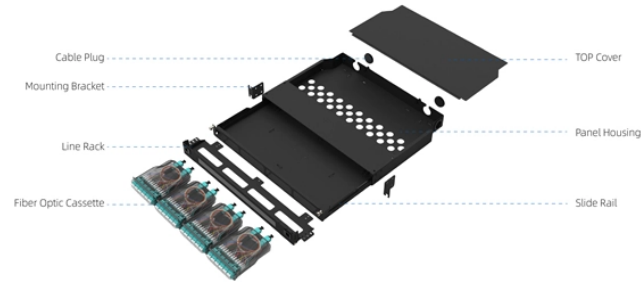

Key dimensions

GDR Telecom Site Energy Systems

Cable tray guide wheel

Component Diagram