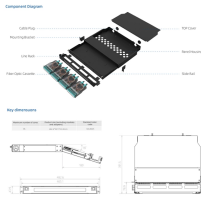

Cable tray guide wheel

When wiring across trays, conduits, or outdoor layouts, choosing the right cable roller can prevent wear, guide wires smoothly, and speed up installation. This guide highlights five top options ...