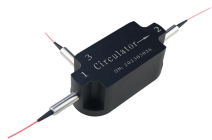

The Cable Tray Institute is making available the current edition of this practical guide for the proper installation of aluminum or steel cable tray systems. These guidelines will be useful to engineers, ...