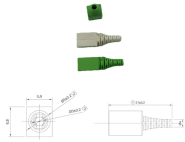

## Cable tray icon code

Free transparent Icon Closed Cable Tray vectors and icons in SVG format. Free download Closed Cable Tray SVG Icons for logos, websites and mobile apps, useable in Sketch or Figma.