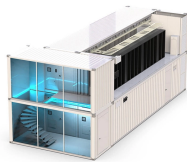

Use this cable tray sizing calculator to check fill %, select tray size, and comply with IEC 61537 & NEC 392 with formulas, example and checklist.