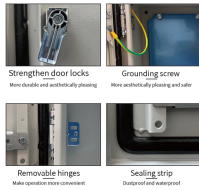

GDR Telecom Site Energy Systems

Cable tray main tray

Cable tray main tray

These trays mount on walls, overhead, or under floors in whole-facility installations, and they're ideal for hiding cable in spaces without paneled ceilings. Wire mesh cable trays install as systems, with ...

Discover the essential guide to cable tray systems. Learn about ladder, trough, and wire mesh types, key components, and expert installation tips for safe and organized cable management.

Get cable management trays that protect your workspace and prevent tripping hazards. Find models suitable for different desk thicknesses with secure mounting.

Cable tray length is selected based on the load to be supported, the distance between the supports (also referred to as the span), and handling and installation constraints.

Welded aluminum I-beam ladder cable trays are a core solution and an iconic design in the cable tray industry. The I-beam design is the most common cable tray construction. Our aluminum, I-beam ...