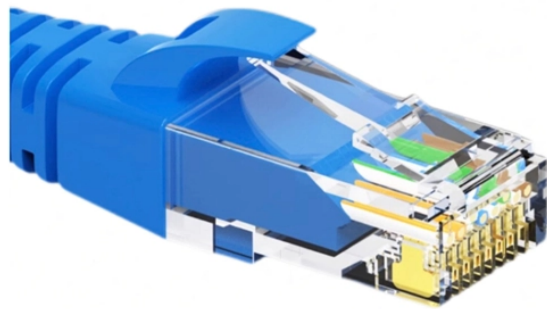

Cable tray measurement

Cable tray measurement

Learn cable tray sizing with accurate width and dimension calculations. Avoid common mistakes for efficient cable management. Read our expert guide now!

The cable tray calculator determines the required tray width and type based on the number and size of cables to be installed, ensuring adequate fill levels and derating compliance.

Explore standard sizes by tray type, understand width and depth limits, and see how to calculate and choose compliant cable tray sizes for real projects.

Cable tray width represents the inside measurement between the longitudinal side rails and is the primary dimension that determines cable capacity. Standard electrical cable tray dimensions ...

Our cable tray fill calculator is designed for designers to compute the appropriate size and capacity of cable trays. You need to install 50 power cables, each with a diameter of 0.5 inches, in a 4-inch deep cable tray.

Understanding where and how often to allow for thermal expansion and contraction is an essential measurement to the longevity of a cable tray system. Cable tray system designs that do NOT take ...

Cable tray size calculation is important for ensuring safe cable installation, proper heat dissipation, and enough spare capacity for future expansion. In this guide, you will learn how to ...