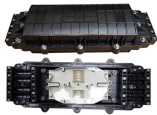

Discover the top 7 types of cable trays including Ladder, Perforated, and Wire Mesh. Learn their applications and benefits for efficient cable management.