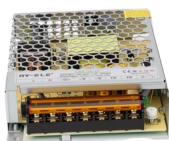

Usually, it has another section that encloses the cables within the tray called a “cover” or “lidding” section. That is, it covers the top section of the ...