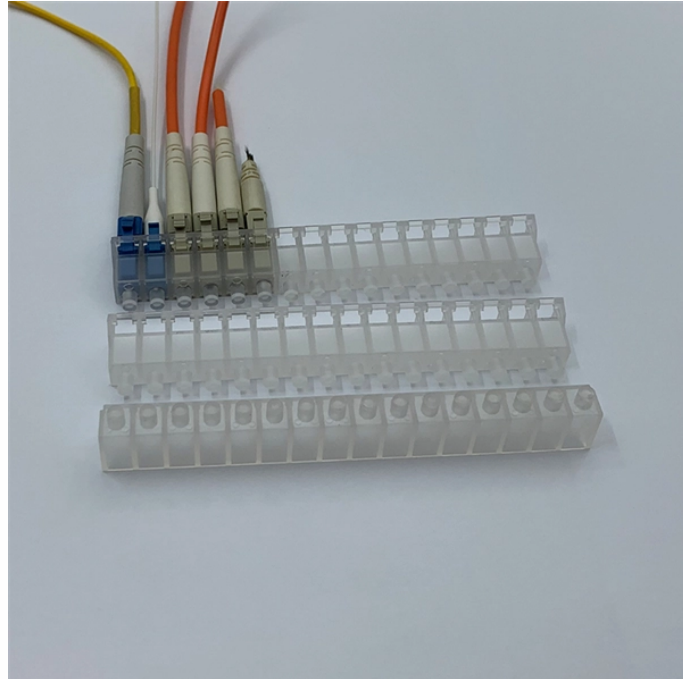

Cable tray package does not include cover

Cable tray package does not include cover

We seem to get involved in "What is a Plenum?" to define if we can run cable tray. The question was not to define Plenum, but define what can be run in a Plenum that has already been ...

WBT PreForm and Fittings allow you to retrofit to any installed tray pathway, and it doesn't lock you into a single sourced supplier with proprietary sections and solutions.

It defines cable trays and their components. It provides rules for acceptable wiring methods that can be installed in cable trays, including conditions for use. It ...

This guide covers the cable tray types and their appropriate applications, the fill rules for each configuration, ampacity derating requirements, separation of power and signal cables, and the ...

We recommend that covers on vertical cable tray runs to a height of 6 ft. (1.83 m) to 8 ft. (2.44 m) above the floor to both isolate cables and personnel. Cover clamps are not included with the cover and ...

Discover cable management solutions featuring steel construction and durable finishes. Organize your network, power, and data cables efficiently.

Usually, it has another section that encloses the cables within the tray called a “cover” or “lidding” section. That is, it covers the top section of the ...