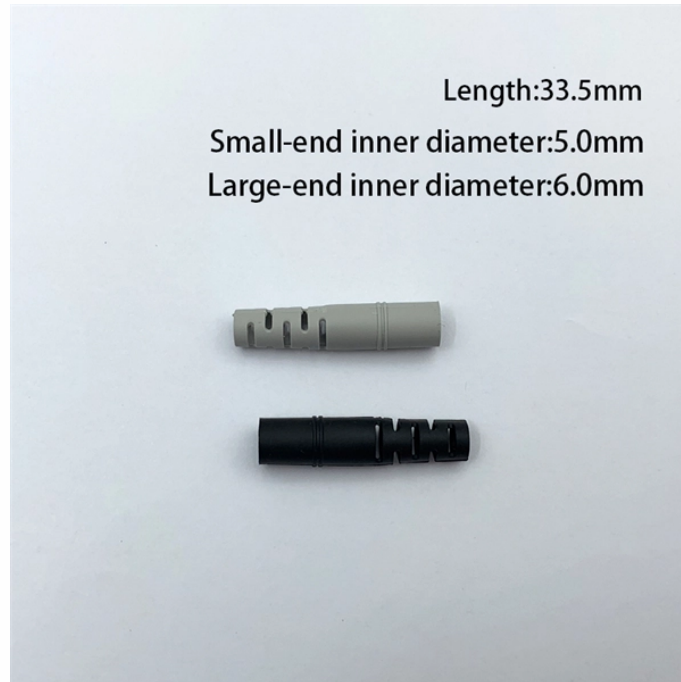

Cable tray specifications direct sales

Cable tray specifications direct sales

Explore standard sizes by tray type, understand width and depth limits, and see how to calculate and choose compliant cable tray sizes for real projects.

The drawings which constitute a part of these specifications indicate the general route of the cable tray systems. Data presented on these drawings is as accurate as preliminary surveys and planning can ...

Cable tray length is selected based on the load to be supported, the distance between the supports (also referred to as the span), and handling and installation constraints.

Whether you need tray cable specifications, diameter charts, or assistance finding the right cable size, OmniCable is your trusted distributor for durable, reliable tray cable solutions.