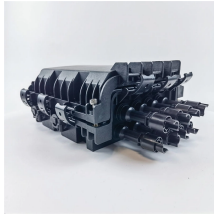

GDR Telecom Site Energy Systems

Cable tray support 300

Cable tray support 300

Cablofil Pre-Galvanised Steel Wire Cable Tray Support Rail 300mm REF. CM013300 EAN. 3599070133000

These special heavy duty tray hold down cable tray clamps and expansion guides are ideal for fastening tray to C-Channels and beams, such as those found on bridges.

Compare Cablofil Ventilated Cable Tray Cover, Cablofil, CVN 300 PG Ventilated Cable Tray Cover, 12in Wide, 3.3ft Long, Cablo CVN 300PG. 1 pkg = (3) 3.3ft Covers for (1) 10ft Tray Item #: 0670395 CAT ...

Order Cablofil Cable Tray Support, Steel, Length 12 In, FASP300PG at Zoro

Order Cablofil Cable Tray Support, Steel, Length 12 In, FASP300PG at Zoro . Great prices & free shipping on orders over \$50 when you sign in or sign up for an account.

Legrand wire and cable management solutions including wire mesh trays, cable trays, and reels. Discover flexible, adaptable, cost-effective solutions.

This L-shaped bracket allows you to mount sections of cable tray along the wall of ...