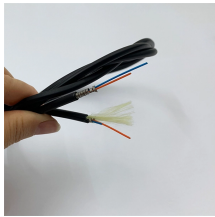

GDR Telecom Site Energy Systems

Cable tray tail cap

Cable tray tail cap

These rubber caps are suitable to use with zinc wire mesh cable trays. This wire mesh cable tray rubber cap is constructed of durable, weather and chemical resistant steel to deliver high durability, ...

Quest offers rubber end caps for covering terminated/jagged cut ends of cable tray. Not only does it make the trays look professional, but it also protects the installers from cuts and unnecessary harm.

Description End Cap End caps close off terminal ends of a straight channel or transitional fitting to protect cables and provide a finished look.

These are the most corrosion-resistant tray systems we offer for routing cable and hose in configurations such as curves, slopes, and tees. Cut, bend, and connect the wire mesh trays.

NavePoint Wire Mesh Cable Tray Rubber Cap is the ideal solution for neatly routing and organizing cable. It offers the perfect solution for mounting and securing wire mesh cable tray to the ceiling or floor.