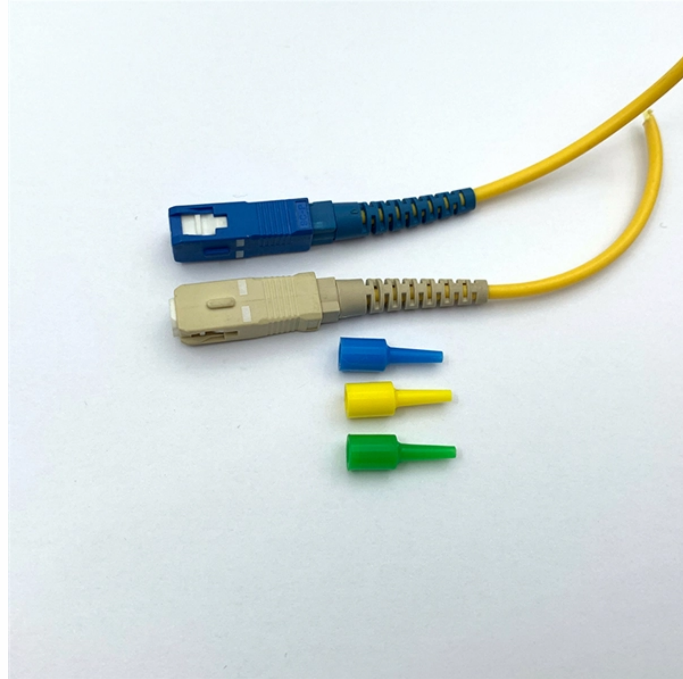

GDR Telecom Site Energy Systems

Cable tray tee company

Cable tray tee company

Discover our Vertical Tees for cable tray systems. Contact us today for availabilities and receive a quote. Fast shipping for just in time delivery!

Cablofil is the global gold standard for total cable management. Explore the one-stop shop for innovative, fast, and dependable cable management systems including wire mesh tray, ladder cable ...

Choose from our selection of cable trays, including over 850 products in a wide range of styles and sizes. Same and Next Day Delivery.

Thomas & Betts offers a wide range of cable tray wiring systems for you to choose from. They are Reliable, Adaptable, Low-Maintenance, Low-Cost and Safe choices. Cable tray wiring systems offer ...

We offer modern, innovative, and technically advanced cable trays, tray covers and wire management accessories, support, and logistics management with an emphasis on customer service.

Distributor of cabletrays including wire mesh, fiber, straight sectioned, and bendable cabletrays. Made from galvanized steel, carbon steel, and PVC materials. Features vary depending ...

CleanTray Wireway right-angle installations for two 90-degree turns in frequent washdown areas. This 90-Degree Tee CleanTray, CT44TICSS item measures 4.00x4.00in with a material of SS304 finish ...