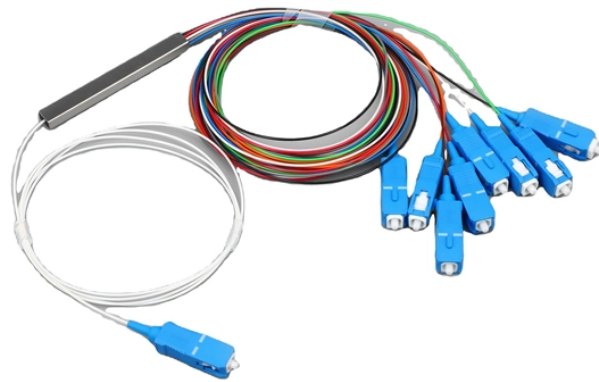

Cable tray variable diameter tee

Cable tray variable diameter tee

Designed and tested for ladders up to 36 inches wide, B-Line series imperial cable tray features rung connections using a multiple-point welding system - resulting in unmatched strength and reliability.

Discover our Vertical Tees for cable tray systems. Contact us today for availabilities and receive a quote. Fast shipping for just in time delivery!

Unlike other instrumentation channel tray, the KwikSplice cable channel can be cut and spliced at any point along the tray, simplifying field modification. Plus, it is available with perforated holes along the ...

The aluminum I-beam design of ITray is perfect for industrial installations with large diameter cables in long span situations, minimizing total tray width and creating a smooth transition between straight ...

Manufactured to complement the range of standard Cable Tray fittings, the Vertical Tee provides added flexibility to your installation. Available in Ascent, Descent and Lateral Descent variations.

Cable Tray Fitting - Tee NOTE : Equal or un equal tees can be supplied. When ordering state widths W1xW2xW3