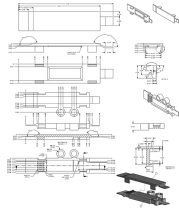

GDR Telecom Site Energy Systems

Cable tray work details

Cable tray work details

Explore all types of cable trays—ladder, perforated, basket, solid, and channel. Learn their uses, materials, pros, cons, and key differences.

Hubbell's NEXTFRAME® Ladder Tray is the effective and widely used cable runway that supports and delivers bundles of cable between cabinets, racks, and closets, along walls, and suspended from ...

Learn about effective Cable Tray Design and Layout for electrical systems. Our guide covers planning, material choice, safety, and maintenance.

Cable tray length is selected based on the load to be supported, the distance between the supports (also referred to as the span), and handling and installation constraints.

Properly designed and installed cable tray system provides reliable support of control, communication, data, instrumentation and power cabling and wiring.

These trays are ideal for use in commercial offices, industrial facilities, data centers, and smart building infrastructure, where reliability, accessibility, and efficient cable management are ...

These documents: ANSI/NEMA VE-1, Metal Cable Tray Systems; NEMA VE-2, Cable Tray Installation Guidelines; and NEMA FG-1, Non Metallic Cable Tray Systems, are an excellent industry resource in ...