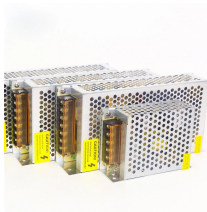

Cable trays for cable routing

Cable trays for cable routing

Cable tray systems are the perfect solution for running large quantities of power or data cables overhead or under-floor. Also known as baskets, trunking, or cable ladders, these systems are designed to ...

From heavy power cable pathways on oil drilling platforms to data center cabling, explore the cable tray that's strong yet easy to install. Fast installation with dependable support.

The Wire Basket Overhead Cable Tray Routing System is a robust cable management solution that optimizes system reliability, space utilization and scalability. It provides speed of deployment, ...

What Are Wire Cable Trays? Wire cable trays, or cable management trays, are open-bottom or mesh supports used to route and organize power cords, data cables, and fiber throughout a facility. Unlike ...

Bridle Rings provide flexibility for organizing and routing small bundles of wires or individual cables through compact spaces. In addition to being quick and easy to install without specialized tools and ...