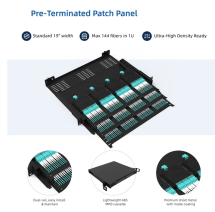

Get durable, high-performance cable trays engineered for efficient cable support, safety, and long-term reliability. Fedi Office Supplies in Nairobi supplies heavy-duty power, data, and communication cable ...