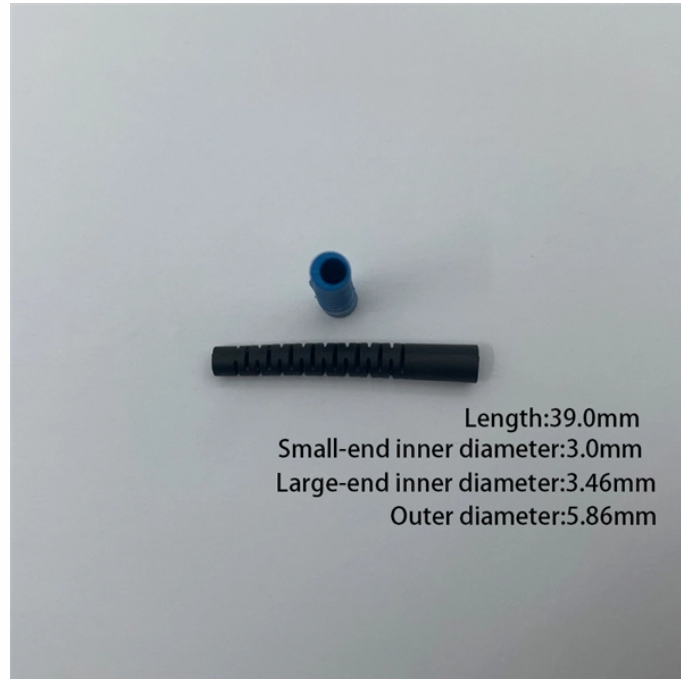

Cable trays in factories in China and Africa

Cable trays in factories in China and Africa

The company's main products include wire mesh cable trays, trough cable trays, trapezoidal cable trays, cable trays, large-span cable trays, composite cable ...

China Factory Custom Size Electrical Zinc Perforated Cable Trays, Find details about China Perforated Cable Tray from Factory Custom Size Electrical Zinc Perforated Cable Trays - Shanghai KOKA ...

Our high quality cable tray products include cable trunking, cable ladder, perforated cable tray, wire mesh cable tray, cable tray accessories and switchgear cabinet, etc. We have more than 100 ...