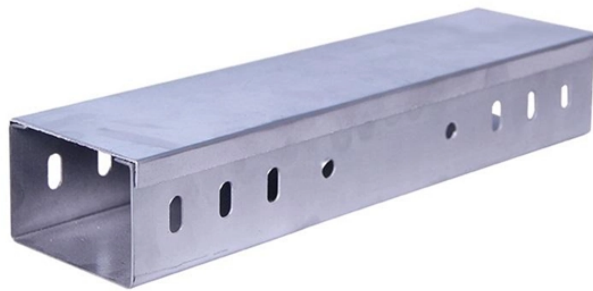

## Cable trays with large bends and small bends

## Cable trays with large bends and small bends

Cable Tray Junction Kit, 90 Degree, Carbon Steel Cable Tray Fitting, 90° Junction Kit. Material: Carbon Steel. Finish: Electroplated Zinc. Includes: (1) Hardware for (1) Tee (2) 90° Bends.

Cablobend Systems give you the freedom for true cable tray flexibility. Create bends and drops that you need—without cutting. Perfect for data centers.

HellermannTytonGÇÖs low voltage raceway (TSR) is a one piece, non-metallic, adhesive backed, latching raceway designed to aesthetically organize and route communications wires, including high ...

We specialize in providing an extensive selection of cable tray bends designed to meet the specific needs of diverse projects, from gentle curves to intricate directional shifts.

Our aluminum, I-beam ladder cable trays feature 3-inch tangents and are using connectable with our fittings and accessories. Aluminum ladder cable trays benefit from being lightweight and resistant to ...