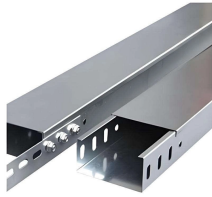

## Cambodia-Czech Distribution Box Base Box

We can deliver the GTYORUS Circuit Breaker Box - Power Distribution Box for Circuit Breaker - IP65 Weatherproof Clear Cover 4 Way Electrical Box with Bus Bars and DIN Rail for Indoor Outdoor Wall ...

GZY-CBHS Cambodia PLC Electrical Control Cabinet Steel Power Distribution Box for Electrical PLC Control

Ease of Installation: Designed for straightforward setup, saving time and reducing labor costs.  
Scalable Design: Suitable for expanding electrical networks and accommodating future energy demands. ...