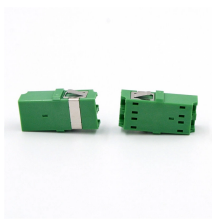

Grâce à un investissement de 5 milliards FCFA, l'entreprise chinoise va produire et commercialiser des câbles électriques aériens torsadés, domestiques, industriels et souterrains. Au sein de l'entreprise, ...

Thanks to innovation and improved technology, we have evolved into a one-stop shop for Cable Tray manufacturers. Our highly educated expert closely monitors every aspect of manufacturing and ...