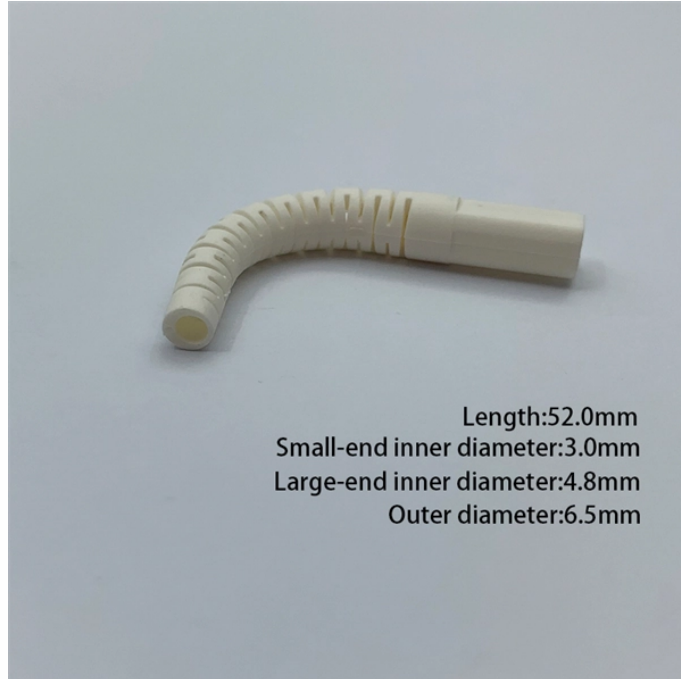

Cameroon laser diode 200G

Length:52.0mm
Small-end inner diameter:3.0mm
Large-end inner diameter:4.8mm
Outer diameter:6.5mm

Cameroon laser diode 200G

The stability of the laser output is greatly improved. This is actually a very inefficient way of producing a laser beam as there is significant power loss. The best line-accuracy and the widest emitting angle ...

Buy Burning Laser Pointer 532nm-100 Green Laser Diode Module Dot Lights W/ 12V Cameroon Laser 532nm

Laser Diodes and Modules are semiconductor devices that can emit a beam of high intensity focused radiation, typically in the infrared, visible or ultraviolet wavelength ranges of the electromagnetic ...