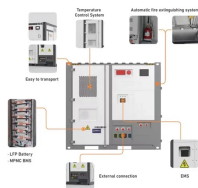

Buy Burning Laser Pointer 532nm-100 Green Laser Diode Module Dot Lights W/ 12V Cameroon Laser 532nm