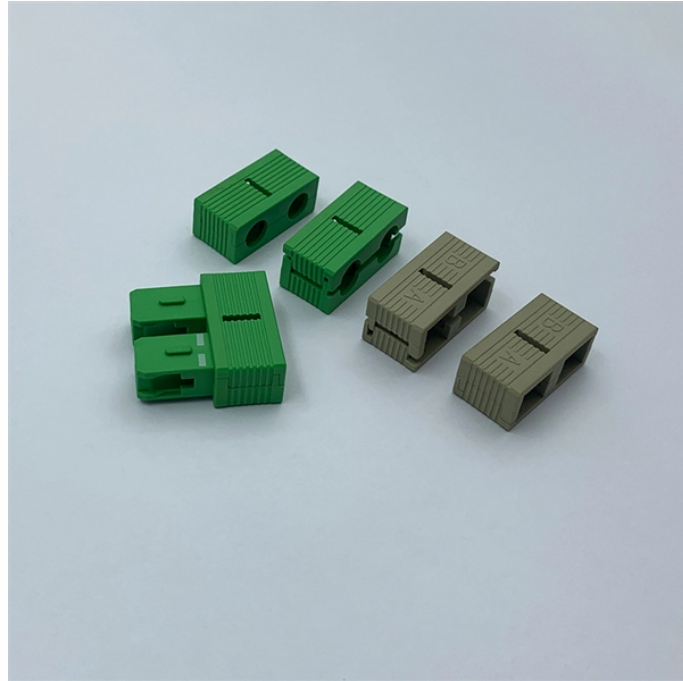

Campus Network Fiber Optic Panel IP68

Campus Network Fiber Optic Panel IP68

This IP68-rated Multiport Fiber Optic Service Terminal Box is an outdoor enclosure designed to provide sealed, hardened access points for FTTH or FTTA applications.

CommScope's FPX series fiber panels are available to be shipped with factory installed adapter packs and/or preterminated pigtail assemblies which simplifies the ordering process and reduces ...

Our Outdoor Flat Drop IP68 Rated Preconnectorized Fiber Optic Cable Assemblies are tailored for Fiber-to-the-Home (FTTH) and access network applications. The flat drop cable design facilitates ...

Built to last, these military-grade harsh environment fiber optic cables provide the perfect solution for interconnections that require flexibility outside of rigid conduits.

ARIA IP68 Rated Cable Assemblies are weatherproof and available with 2,4, 12, or 24 fibers. Available with LC or MPO type ferrules in 5.0 or 7.0mm jackets.

Explore the ultimate guide to IP68 ingress protection: definition, standards, product types, sealing techniques, application scenarios, procurement tips, limitations, and comparison with ...

With a compact size of 267mm x 105.6mm x 75mm, this MST box is perfect for outdoor installations where space and durability are critical. It offers robust protection with an IP68 waterproof ...