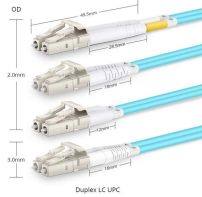

Canada pole connector box

Canada pole connector box

Designed for electricians, utility contractors, and line crews, our components meet Canadian utility and CSA standards for pole mounting, guying, and conductor support.

We supply high-quality durable pole line hardware for overhead cable laying operations.

Designed to work with the Scepter JBox, the Pole Mount Kit makes installing the Scepter JBox onto utility power poles simple. Suitable for both indoor and outdoor use, the kits come in both galvanized ...

Shop Electrical Boxes and Connectors - Electrical in-store or online at Rona.ca. Find the right Electrical on sale to help complete your home improvement project.

Power Distribution Blocks: Block Type - Power Distribution; Openings Per Pole, Primary - 1; Conductor Size - Primary - 350-6, 2/0-14; Openings Per Pole, Secondary - 8; Conductor Size - Secondary - 2 ...

From electrical safety to efficiency, discover a wide assortment of essential electrical components to power up your space!

Oyvin 3 Pole Electrical Junction Box IP68 Waterproof, UL Certified M20 Wire Connector for 5-12mm Wire Range, Flame Retardant 3 Pin Outdoor Junction Box Connector for Repairing Extension Cord ...