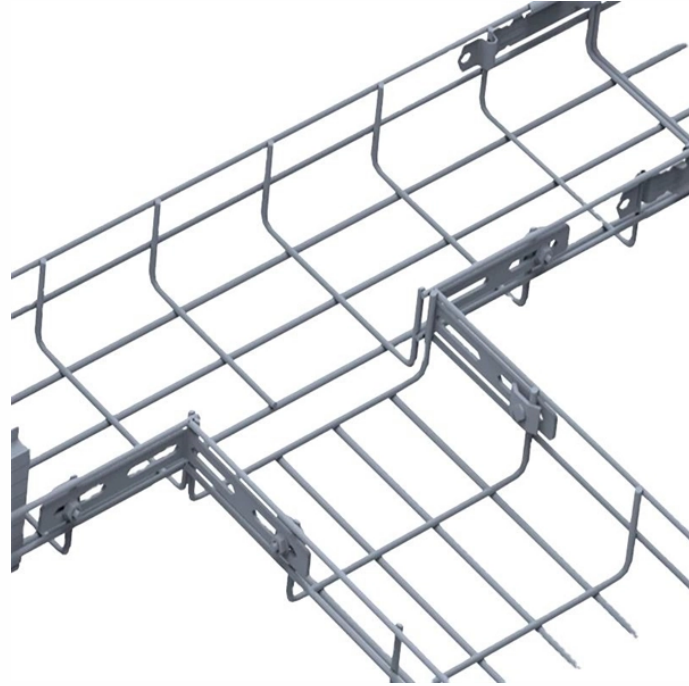

Canada pole connector box

Canada pole connector box

Designed for electricians, utility contractors, and line crews, our components meet Canadian utility and CSA standards for pole mounting, guying, and conductor support.

We supply high-quality durable pole line hardware for overhead cable laying operations.

Designed to work with the Scepter JBox, the Pole Mount Kit makes installing the Scepter JBox onto utility power poles simple. Suitable for both indoor and outdoor use, the kits come in both galvanized ...

Shop Electrical Boxes and Connectors - Electrical in-store or online at Rona.ca. Find the right Electrical on sale to help complete your home improvement project.

Power Distribution Blocks: Block Type - Power Distribution; Openings Per Pole, Primary - 1; Conductor Size - Primary - 350-6, 2/0-14; Openings Per Pole, Secondary - 8; Conductor Size - Secondary - 2 ...

From electrical safety to efficiency, discover a wide assortment of essential electrical components to power up your space!

Oyvin 3 Pole Electrical Junction Box IP68 Waterproof, UL Certified M20 Wire Connector for 5-12mm Wire Range, Flame Retardant 3 Pin Outdoor Junction Box Connector for Repairing Extension Cord ...