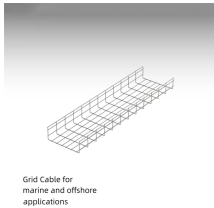

R& G Tail Sliders are made from Kevlar-reinforced Carbon Fibre and widely used in the BSB race paddock, offering excellent crash protection and wear resistance.