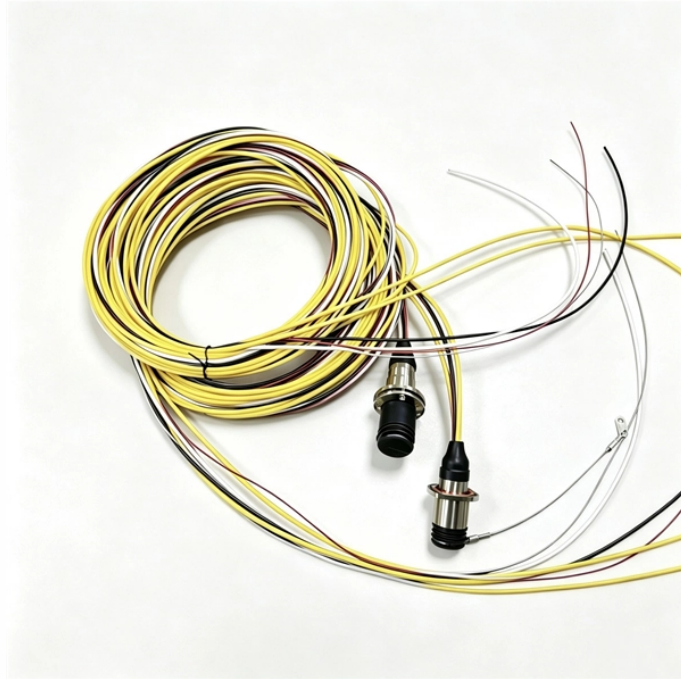

## Carbon fiber tail slide

## Carbon fiber tail slide

The R& G Tail Sliders protect the extended edges of the R1's rear end in the event of a fall or slide. Kevlar reinforced carbon fiber provides armor for your bodywork while looking top notch in a classic ...

R& G Tail Sliders are made from Kevlar-reinforced Carbon Fibre and widely used in the BSB race paddock, offering excellent crash protection and wear resistance.

118mm Carbon Fiber Tail Landing Gear Assembly w/ 30mm Wheel from BenchCraft - BCT5047-006

Pilot RC Landing Gear Carbon Fiber Landing Gear, for 20% Extra 260/330/300NG 47.95

R& G Tail Sliders are made from Kevlar-reinforced Carbon Fibre and widely used in the BSB race paddock, offering excellent crash protection and wear resistance.