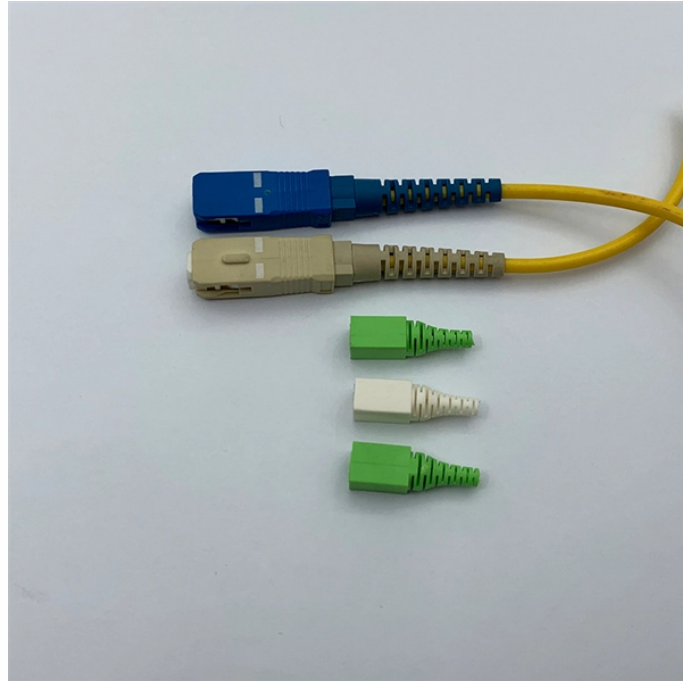

## Category 24 Network patch panels

## Category 24 Network patch panels

With its slim 0.5U installation height, this rack-mount patch panel from Intellinet Network Solutions combines solid and reliable terminations with a space-saving form factor. The numbered and labeled ...

Specifications: PoE+-compliant 24-port patch panel manages and organizes Cat6 data/power cable connections in your high-density network.

Optimize your network's performance with ICC's 24-Port CAT6 Patch Panel, designed for high-speed Gigabit Ethernet applications. Built with durable 16-gauge cold-rolled steel, this patch panel ensures ...

24- and 48-port TechChoice® patch panels are available in the traditional multi-port panel format with 6-port modules for Cat6 and Cat5e. Patch panel kits are also available to support individual keystone ...