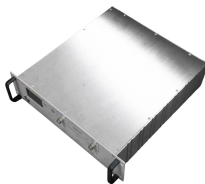

Our larger bore connectors accommodate our large-core fiber series and are ideal for optogenetics applications. Each connector package includes a fiber connector cap, crimp sleeve, and strain relief ...