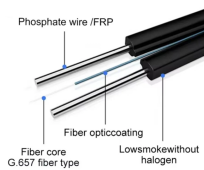

## Ceramic ferrule fiber optic accessories

High-precision Fiber Optic Connectors and Zirconia Ceramic Ferrules for superior network termination. Shop widely used types (SC, LC, FC, ST) and termination kits suitable for Single-mode and Multi ...

PFP LC 1.25mm OD Multimode Ceramic Zirconia Ferrule Assemblies From \$1.85 Excluding Sales Tax Add to Cart

Our ferrules and sleeves are available in standard sizes and shapes configurations.

our ceramic machining technologies produce high-precision connector components for fiber optic communications systems, available both with custom and standard designs.

The ferrule and split sleeve manufactured by LongXing is of good performance of temperature, mechanical durability and anti-erosion and used in SC, FC, MU, LC and other fiber optic connectors

Our ferrules and sleeves are available in standard sizes and shapes configurations.

Our larger bore connectors accommodate our large-core fiber series and are ideal for optogenetics applications. Each connector package includes a fiber connector cap, crimp sleeve, and strain relief ...