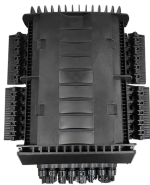

PFP LC 1.25mm OD Multimode Ceramic Zirconia Ferrule Assemblies From \$1.85 Excluding Sales Tax Add to Cart

Our ferrules and sleeves are available in standard sizes and shapes configurations.

our ceramic machining technologies produce high-precision connector components for fiber optic communications systems, available both with custom and standard designs.

PANDUIT® OPTICAM® Pre-Polished Fiber Optic Connectors are available in both ceramic and composite ferrule variants, offering flexibility in product choice in addition to the benefits of pre ...

LoRa handheld portable base station

The ferrule and split sleeve manufactured by LongXing is of good performance of temperature, mechanical durability and anti-erosion and used in SC, FC, MU, LC and other fiber optic connectors

Our ferrules and sleeves are available in standard sizes and shapes configurations.

Our larger bore connectors accommodate our large-core fiber series and are ideal for optogenetics applications. Each connector package includes a fiber connector cap, crimp sleeve, and strain relief ...