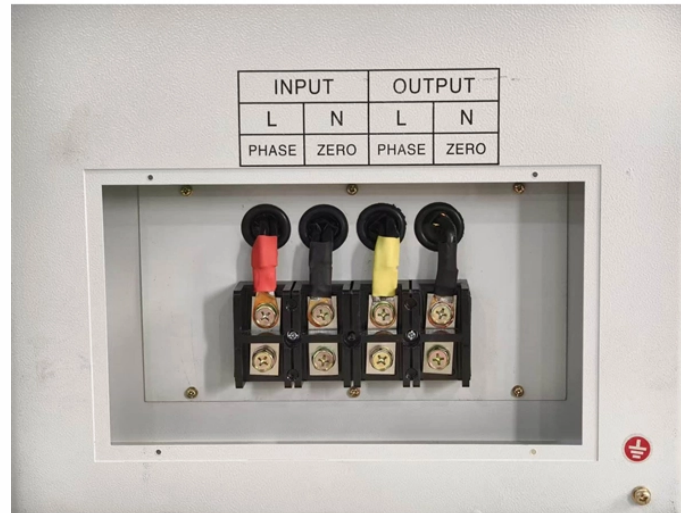

Charging station cable tray

Charging station cable tray

The tray measures 10.87 by 7.24 inches — compact enough for tight nightstands but large enough to hold a phone horizontally while charging. The included USB-C cable runs discreetly through the ...