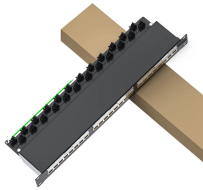

Circuit Protection Distribution Box

Circuit Protection Distribution Box

MOLLOM 2 Way Circuit Breaker MCB Distribution Protection Box with DIN Rail, IP65 Waterproof, for Indoor and Outdoor Add to cart

Find Box power distribution & circuit protection at Lowe's today. Shop power distribution & circuit protection and a variety of electrical products online at Lowes .

Circuit breaker boxes - also known as breaker panels or main breaker panels - keep the lights on, electronic devices powered up and the refrigerator running. They host circuit breakers designed to ...

The distribution box is an electrical equipment with the characteristics of small size, easy installation, special technical performance, fixed position, unique configuration function, no site restrictions, wide ...

Browse power distribution boxes with circuit breaker protection and multiple outlet configurations. Shop durable solutions for construction and emergency use.

These boxes have a main circuit breaker switch and main service knockouts in the corners. They are single-phase, 3-wire, and can be mounted for top or bottom feed conduit connections.