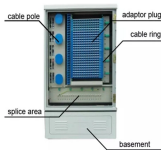

GDR Telecom Site Energy Systems

Cloud Server Core Switch

Cloud Server Core Switch

Core switches are defined as high-capacity switches located at the top of a cloud data center network, connecting aggregation switches and providing interfaces to wide area networks (WANs).

Discover what a core switch does in a 3-tier network model. Learn about ASIC routing, collapsed core vs dedicated core topologies, and SMB sizing guides.

Sitting at the top of the hierarchical model, core switches interconnect distribution layer switches and provide high-speed data transfer across network segments. Unlike access or distribution switches, a ...