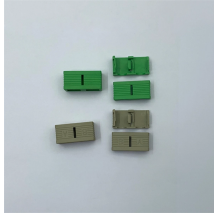

Collimator Coupling

Collimator Coupling

As well as coupling and collimating your optical fiber, it also enables you to enlarge or reduce your input beam, creating perfect input conditions for all subsequent beam shaping optics.

Coupling of light into single mode fibres can be made simple with the use of a PowerPhotonic fiber coupling micro lens array. We design and manufacture standard and custom optics in 1D and 2D ...

Fiber-optic collimators are used to launch the light from an optical fiber into a free space collimated beam with specified beam diameter or spot size. They can also be used in reverse to focus light into ...