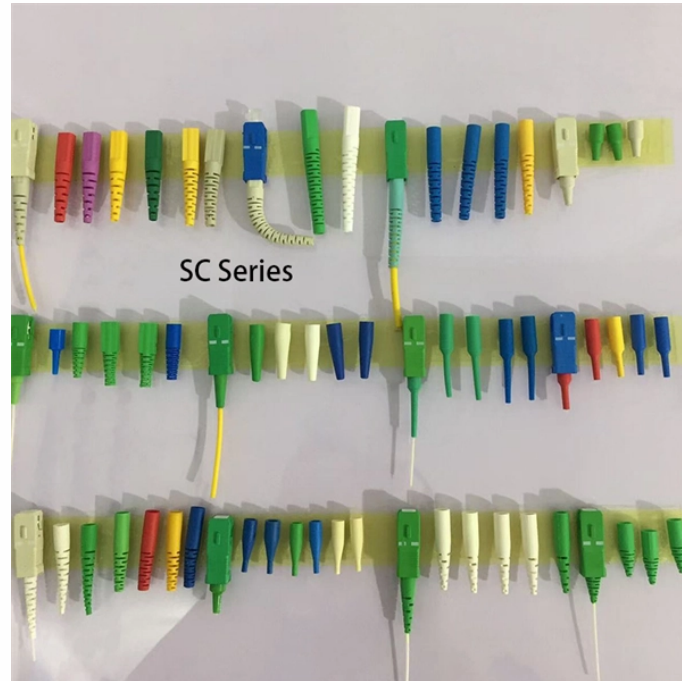

## Columbia Cable Tray Support Price Inquiry

### Overview

Explore competitive cable tray pricing options featuring durable materials, easy installation, and scalable solutions for efficient cable management in commercial and industrial applications. Keep a spare tire out of the way yet close at hand with this easy-to-install spare tire carrier for your Rhino-Rack alloy roof-rack tray. Carrier mounts to your tray in seconds and tightens with a long-handle bolt. Fits wheels up to 10" wide. Features: Provides mounting point for your spare tire on. For ease of installation and accessibility, lay cable and hose in trays instead of pulling it through conduit or raceway. The price structure typically reflects the material composition, whether aluminum, steel, or TechLine Mfg. Support Locations - Cable Tray (Reference: NEMA VE-2 Current Issue) Contact us today for your custom or standard sized support bracket needs. When you're a property developer working on a new building project, you need cable.

Cable tray are used in wiring of buildings to support electrical cables and wires that are used to distribute power, controls and communication. The cable tray are for hot dip galvanized ...

Description In the electrical wiring of buildings, a cable tray system is used to support insulated electrical cables used for power distribution, control, and communication. Cable trays are used as an ...