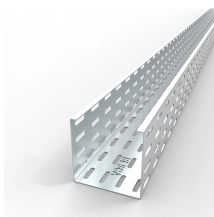

What is a vertical cable tray? This guide explains its types (ladder, solid-bottom), benefits for safety & organization, and key applications in data centers.

Aluminum ladder cable trays benefit from being lightweight and resistant to corrosion. They work in many settings and are easy to install and maintain. Choosing US Tray ladder cable tray solutions can ...

Organize network infrastructure with CommScope Horizontal and Vertical Cable Management Kits. Sturdy aluminum structures, troughs, spools, and trays keep cables secure and concealed.

Hallam Racks" Vertical Cable Trays offer an easy vertical run of cable management up the whole height of the cabinet. Category: Cable Management Solutions.

Fast installation with dependable support. Everything you need to build a cable management system, including Cablofil wire mesh cable tray, ladder cable tray, prefab assemblies for brand circuit wiring, ...

Cable tray installed in a hazardous location must contain only those cables that are appropriate for this type of environment as defined in Chapter 5 of the NEC.

Hubbell"s NEXTFRAME® Ladder Tray is the effective and widely used cable runway that supports and delivers bundles of cable between cabinets, racks, and closets, along walls, and suspended from ...