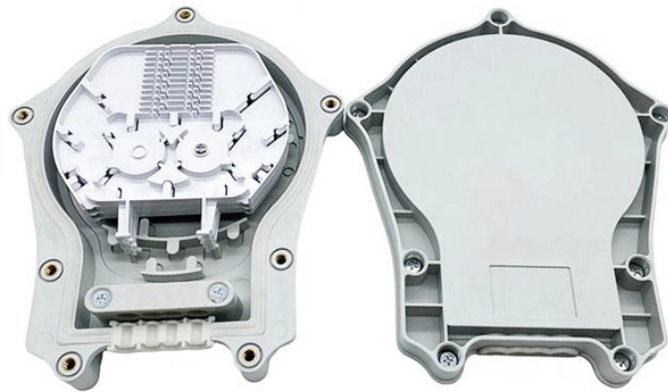

GDR Telecom Site Energy Systems

Comba optical module

Comba optical module

Comba offers 3/8" Plenum rated coax cable to be used with ComFlex NG as well as the connectors needed. Please see below and click the button to see the cable and connector specifications.

Comba offers 3/8" Plenum rated coax cable to be used with ComFlex NG as well ...

The ComFlex NG series Distributed Antenna System is the Next Generation of Comba Analog DAS. This is an RF over fiber to RF + Power over coaxial cable solution that enhances a wireless ...

The Comba ComFlex DAS is a modular, multi-carrier, multi-technology system that offers flexible and reliable wireless service coverage to both indoor and outdoor environments.

The Comba Combo XGPON OLT optical module integrates the functions of XGPON OLT and GPON OLT optical modules, and can deploy different network rates in an ODN network according to the ...

The MU includes the Chassis with an integrated power supply, Fiber Optical Unit (FOU) and RF Units consisting of BDA Cards. With a modular design, it can support up to 16 independent RF inputs, 16 ...