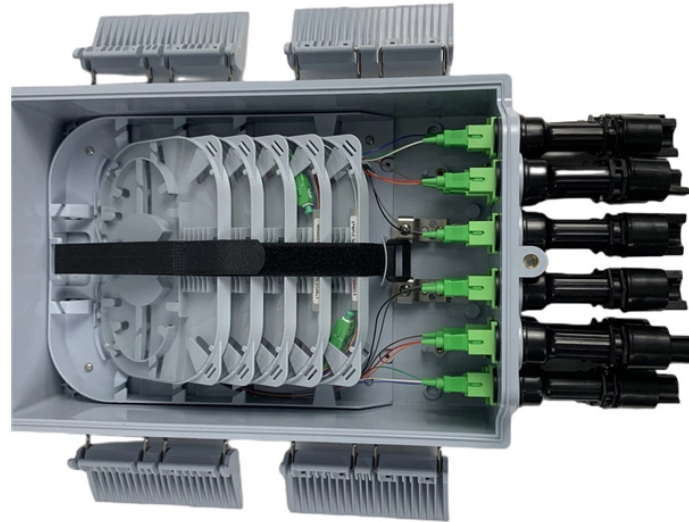

## Combined Cable Tray Bracket

50 Pack Wire Mesh Cable Tray Coupler Kit, Steel Bracket Hardware Components ...

Cable Tray, Divider Strip, 2 Inch, COT30, For cable separation within a single tray.

50 Pack Wire Mesh Cable Tray Coupler Kit, Steel Bracket Hardware Components for Cable Management, End-to-End Splice Connector Reinforced Joint Clamp Fit 4mm - 6mm Dia. Basket Cable

Discover high-quality Cable Tray Systems at CableOrganizer. Organize and protect your cables with durable, reliable solutions for any setup. Shop now!

This bracket allows you to mount straight sections of cable tray to the wall or floor of your data center, network closet or industrial space and extend your cable management application.

U-Connector for connectin CleanTray fittings to straight sections in frequent washdown areas. This U-Connector CleanTray, CT44UCSS item measures 4.00x4.00 inches with a material of SS304 finish ...

Cut, bend, and connect the wire mesh trays to route cable and hose in configurations such as curves, slopes, and tees. They are a lightweight option for organizing bundles of cable and hose while ...

The ease of creating fittings, carried out on site, as well as the wide range of unique and universal accessories gives complete freedom in routing combined with exceptionally fast installation.

A cable tray system is used to support insulated electrical cables used for power distribution, control, and communication. Cable trays are used as an alternative to open wiring or electrical conduit ...