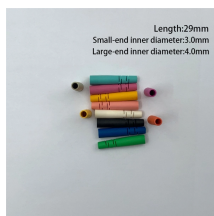

Learn how to use a fusion splicer for fiber optic cable with our ultimate guide. We cover everything from the basics to advanced techniques with popular brands like Fujikura.