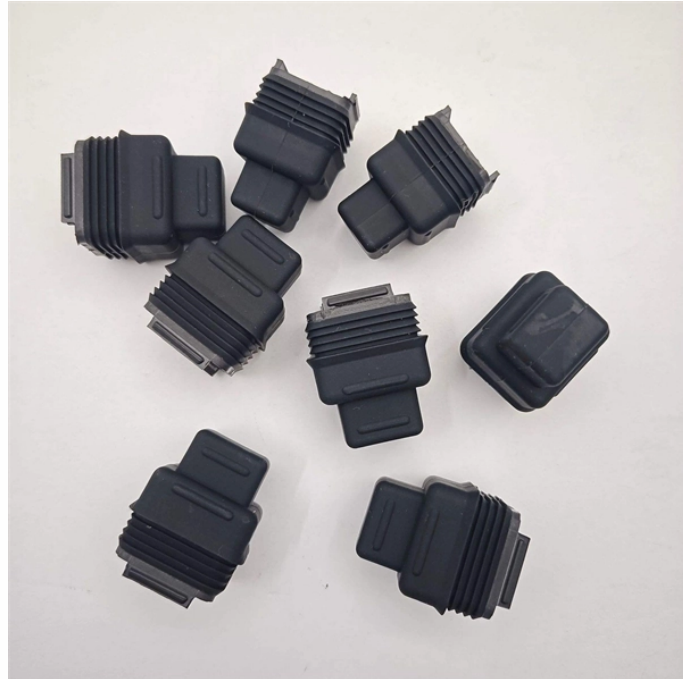

Comoro Power Cable Tray Wholesale Price

Comoro Power Cable Tray Wholesale Price

Source over 12 cable trays for sale from manufacturers with factory direct prices, high quality & fast shipping.

Price List Cable Tray 2024 - Free download as PDF File (.pdf), Text File (.txt) or view presentation slides online.

A cable tray system is used to support insulated electrical cables used for power distribution, control, and communication. Cable trays are used as an alternative to open wiring or electrical conduit ...

Choose from our selection of wire trays, including over 850 products in a wide range of styles and sizes. Same and Next Day Delivery.

Our cable raceways are available in a variety of colors to blend in with your existing trim or wall color and are available in bulk and wholesale quantities. For larger applications, enjoy the benefits of our ...

Distributor of cabletrays including wire mesh, fiber, straight sectioned, and bendable cabletrays. Made from galvanized steel, carbon steel, and PVC materials. Features vary depending ...

Get Costco Comoros Cable Tray Wholesale Price products you love delivered to you in as fast as 1 hour with Costco Same-Day same-day delivery or curbside pickup. Start shopping online now with Costco ...