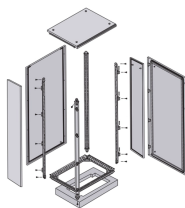

SFSP manufactures a wide range of products capable of providing the characteristics which respond to the proposed application, along with quality of assembly, speed of installation, and cost-saving cable ...

We manufacture CSA approved Class C, D and E cable tray and fittings with standard 3m, 5m and 6m lengths. Other customized lengths are also available to ...