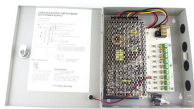

As one of the noteworthy Cable Tray Exporters and Suppliers in Comoros, we are right here to serve you as promised. Give our experts a call or drop your enquiry to know more.

The FiberRunner® 6x4 Channel can be used with fittings and brackets to design a routing system to segregate, route, and protect fiber optic and high-performance copper cables. The cable routing ...