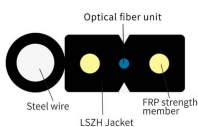

To help you easily compare the top choices, the following table highlights key specifications and features of the 6 best optical network terminal modems. Use this overview to ...