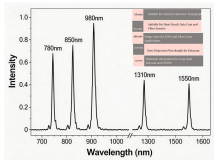

This section provides product dimensions for the PanelView Plus 7 Performance terminals. The PanelView Plus 7 Performance 10.4-inch touch and combination keypad with touch devices are ...