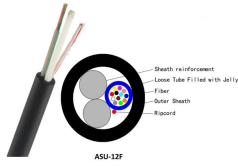

GDR Telecom Site Energy Systems

Compatible Low-Loss Optical Line Terminal Supplier in Madagascar

Compatible Low-Loss Optical Line Terminal Supplier in Madagascar

Every optical termination is manufactured with craftsmanship, which delivers exceptionally low insertion loss and superior return loss resulting in performance measured as equal or better than fusion ...

The ISCOM6860 is a high-density carrier-grade Optical Line Terminal (OLT) platform. It offers EPON, 10G EPON, GPON, XGS-PON and leased line access, as well as multi-service aggregation capabilities.

Ny rafitra tamba-jotra optique passive EPON dia manana tamba-jotra malefaka sy terminal maro amin'ny teboka fidirana amin'ny serivisy ao anatin'ny a 20 km radius avy amin'ny tambajotran'ny rafitra EPON.

Search for and compare optical components from manufacturers around the world, or for custom jobs we'll match you with an industry expert service provider.

This connector is resistant to high and low temperatures, weatherproof, UV-resistant, and waterproof, making it suitable for various application harsh environments. The connector is compatible with ...

cOS™ Pier Optical Line Terminal Pier is a compact, powerful connectivity device for enabling fiber-to-the-x (FTTx) broadband services across extended distances.

ACON OPTICS delivers high-precision Edge Coupling (EC) solutions designed for high-density CPO architectures. Featuring micron-level alignment and low-loss optical interfaces, our detachable ...