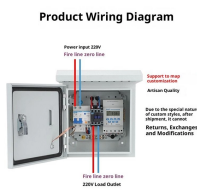

Antaira offers a variety of industrial Ethernet switches, including industrial-grade network switches, DIN mount switches, and Ethernet switchboards, that can perform efficiently in adverse weather ...