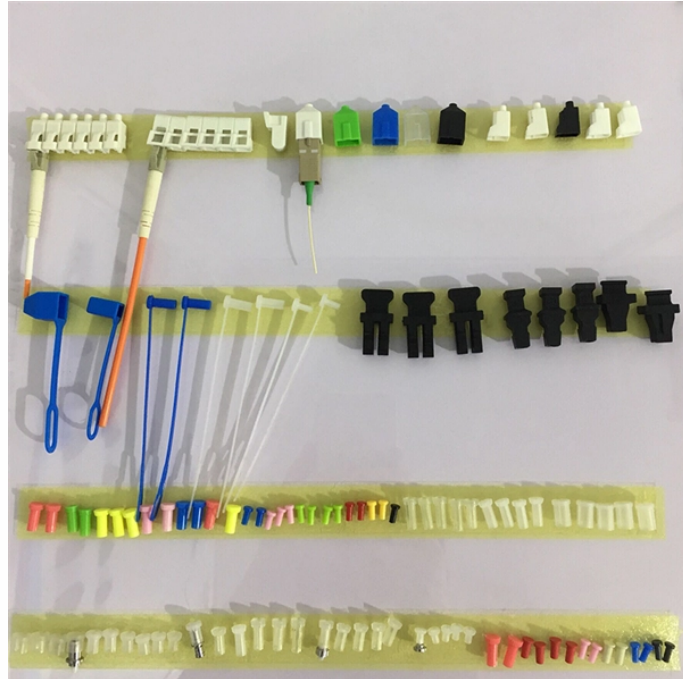

## Compatible Remote Monitoring Core Switches