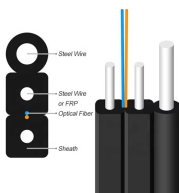

Complete Classification Guide for Fiber Optic Connectors

Complete Classification Guide for Fiber Optic Connectors

LC, SC, FC, ST, MPO/MTP compared: ferrule sizes, polishing types, insertion loss, and a decision flowchart to choose the right fiber connector for your application.

Among these components, fiber connector types are essential to network performance, reliability, and scalability. This guide will walk you through the most common fiber connector types, ...

Compare LC, SC, FC & ST fiber-optic connectors — size, coupling, and ideal use cases — to help you choose the best fit for your network setup.

Discover all major fiber optic connector types, including SC, LC, FC, ST, MPO, and hardened connectors. Learn about fiber connection types, polish options (UPC/APC), applications, ...

A number of fiber connector types have been evolved and withstood the test of time to become industry standards. Then how many fiber connector types do you know or use? What are the differences ...

A fiber connector is a precise coupling device to join fiber cables quickly. This guide introduces LC, SC, FC, ST, MPO, CS and many others.

In this guide, you'll explore various types of fiber optic cable connectors, each with unique features and best uses. Knowing what each connector does is essential, but it's also important to match them with ...